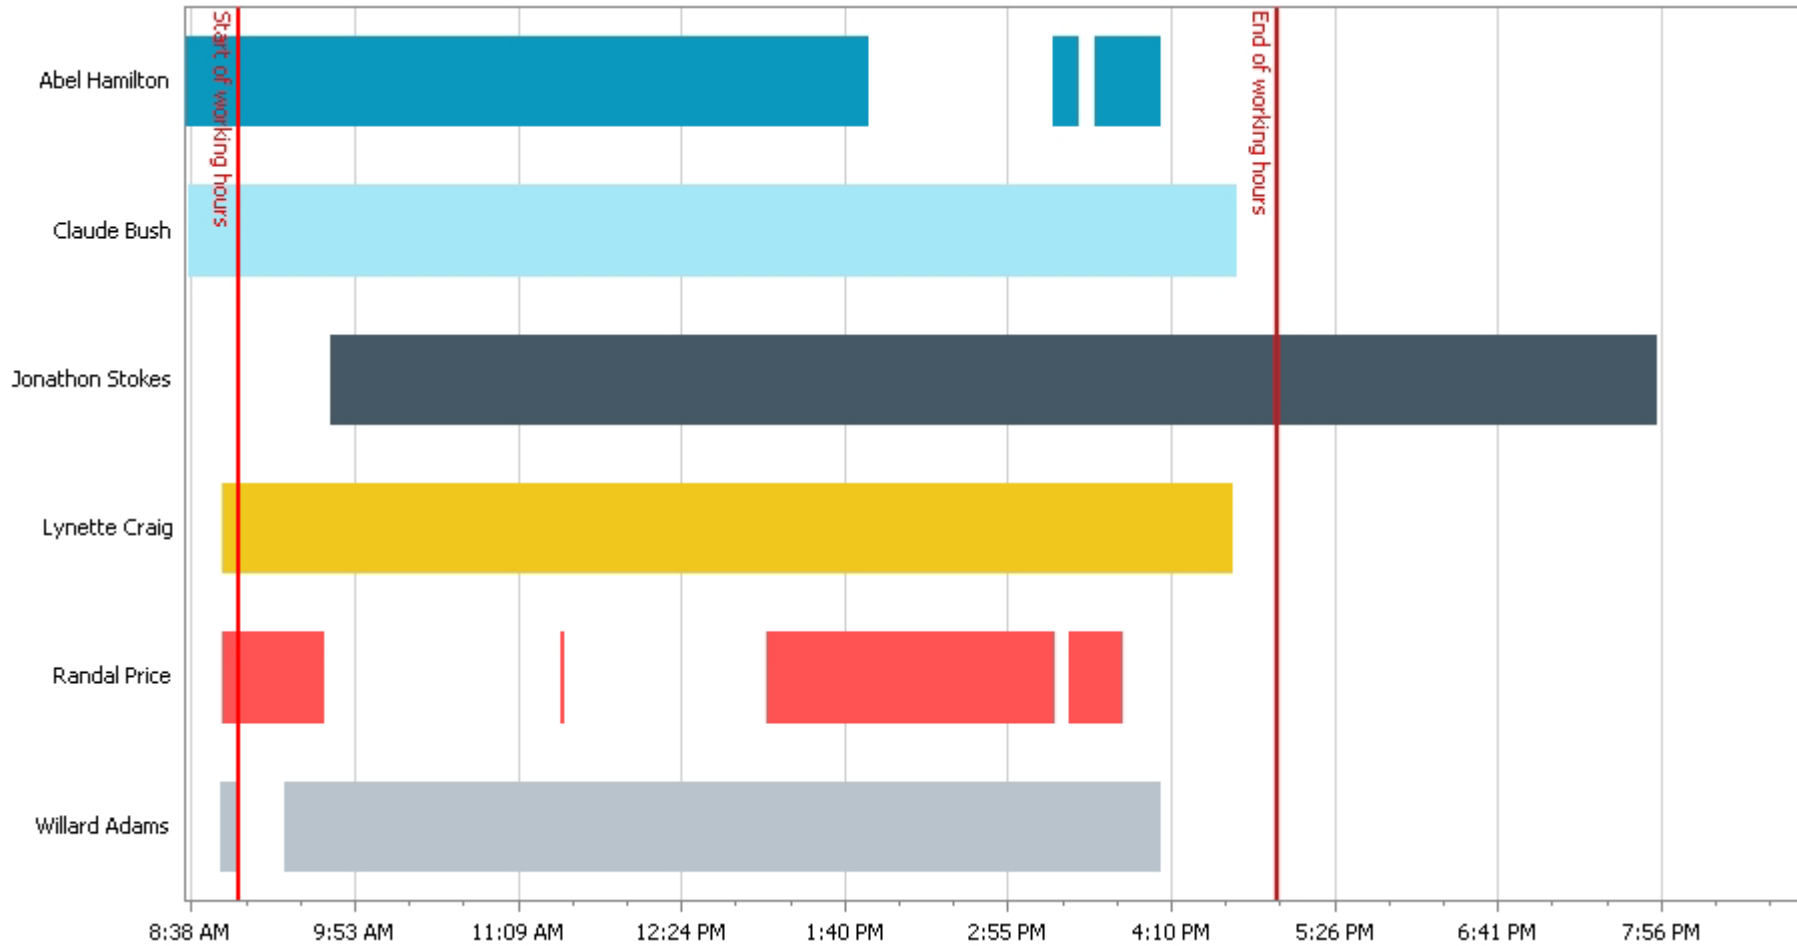

Session Log Summary

1/28/2016 00:00:00 - 1/28/2016 23:59:59

Users: Abel Hamilton, Claude Bush, Jonathon Stokes, Lynette Craig, Randal Price, Willard Adams

User	First Log On	Last Log Off	Total	Active	Idle
Computer: EXC2010-TEST20.contoso.com					
↳ Date: 1/28/2016					
Claude Bush	8:37:18 AM	4:40:24 PM	08h 03m	00h 00m	08h 03m
Computer: EXC2010-TEST84.contoso.com					
↳ Date: 1/28/2016					
Randal Price	8:52:34 AM	9:38:59 AM	00h 46m	00h 24m	00h 22m
Abel Hamilton	9:38:59 AM	4:05:25 PM	06h 26m	02h 16m	04h 11m
Computer: EXC2013-QA85.contoso.com					
↳ Date: 1/28/2016					
Lynette Craig	8:52:36 AM	4:38:29 PM	07h 46m	01h 24m	06h 22m
Computer: GATEWAY-QA105.contoso.com					
↳ Date: 1/28/2016					
Abel Hamilton	8:35:35 AM	4:05:30 PM	07h 30m	00h 22m	07h 08m
Computer: SP2010-DEMO87.contoso.com					
↳ Date: 1/28/2016					
Jonathon Stokes	3:16:08 PM	7:54:00 PM	04h 38m	00h 48m	03h 50m
Computer: SQL2012-DEV2.contoso.com					
↳ Date: 1/28/2016					
Claude Bush	8:37:10 AM	4:40:14 PM	08h 03m	01h 26m	06h 37m
Computer: WS2008-DEV106.contoso.com					
↳ Date: 1/28/2016					
Willard Adams	9:25:33 AM	4:05:32 PM	06h 40m	03h 18m	03h 22m
Computer: WS2012R2-QA109.contoso.com					
↳ Date: 1/28/2016					
Abel Hamilton	8:35:37 AM	4:05:33 PM	07h 08m	00h 07m	07h 01m
Computer: WS2012R2-QA77.contoso.com					
↳ Date: 1/28/2016					
Abel Hamilton	9:21:23 AM	1:50:18 PM	04h 29m	00h 06m	04h 23m
Randal Price	10:51:06 AM	3:15:59 PM	04h 25m	00h 04m	04h 21m
Computer: WS2012R2-QA93.contoso.com					
↳ Date: 1/28/2016					
Abel Hamilton	11:25:30 AM	1:50:24 PM	02h 25m	00h 01m	02h 24m
Computer: WS2012-TEST76.contoso.com					
↳ Date: 1/28/2016					
Abel Hamilton	8:35:28 AM	4:05:22 PM	07h 30m	00h 22m	07h 07m
Computer: WS2016-DEV78.contoso.com					
↳ Date: 1/28/2016					
Willard Adams	8:52:32 AM	9:38:58 AM	00h 25m	00h 07m	00h 18m
Computer: WS2016R2-DEMO79.contoso.com					
↳ Date: 1/28/2016					
Jonathon Stokes	9:42:51 AM	7:53:59 PM	10h 11m	03h 40m	06h 32m
Randal Price	3:16:01 PM	4:38:27 PM	01h 22m	00h 23m	00h 59m