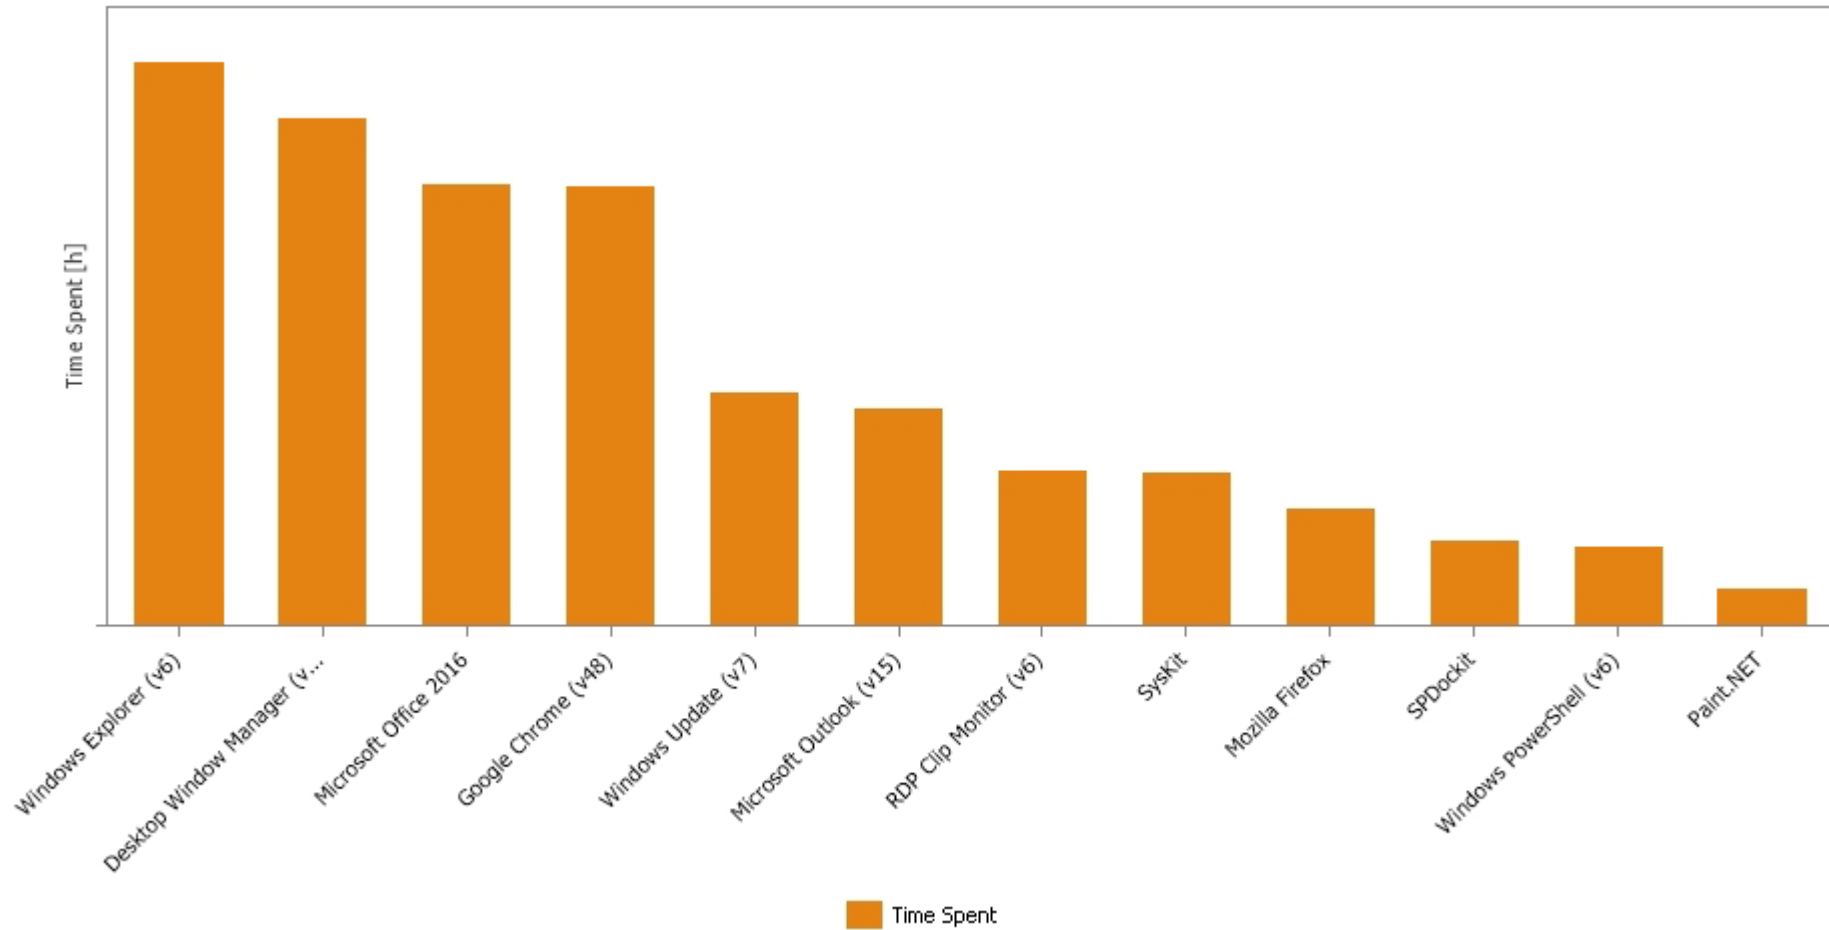

Most Used Applications

2/1/2016 00:00:00 - 2/29/2016 23:59:59

Applications: Desktop Window Manager (v6), SysKit, Google Chrome (v48), Microsoft Office 2016, ...

Application Name	Time Spent
Windows Explorer (v6)	6690h 47m
Desktop Window Manager (v6)	6031h 08m
Microsoft Office 2016	5229h 46m
Google Chrome (v48)	5224h 01m
Windows Update (v7)	2766h 43m
Microsoft Outlook (v15)	2571h 46m
RDP Clip Monitor (v6)	1834h 12m
SysKit	1816h 21m
Mozilla Firefox	1391h 01m
SPDocket	1004h 47m
Windows PowerShell (v6)	928h 11m
Paint.NET	422h 48m
Totals:	SUM=35911h 31m