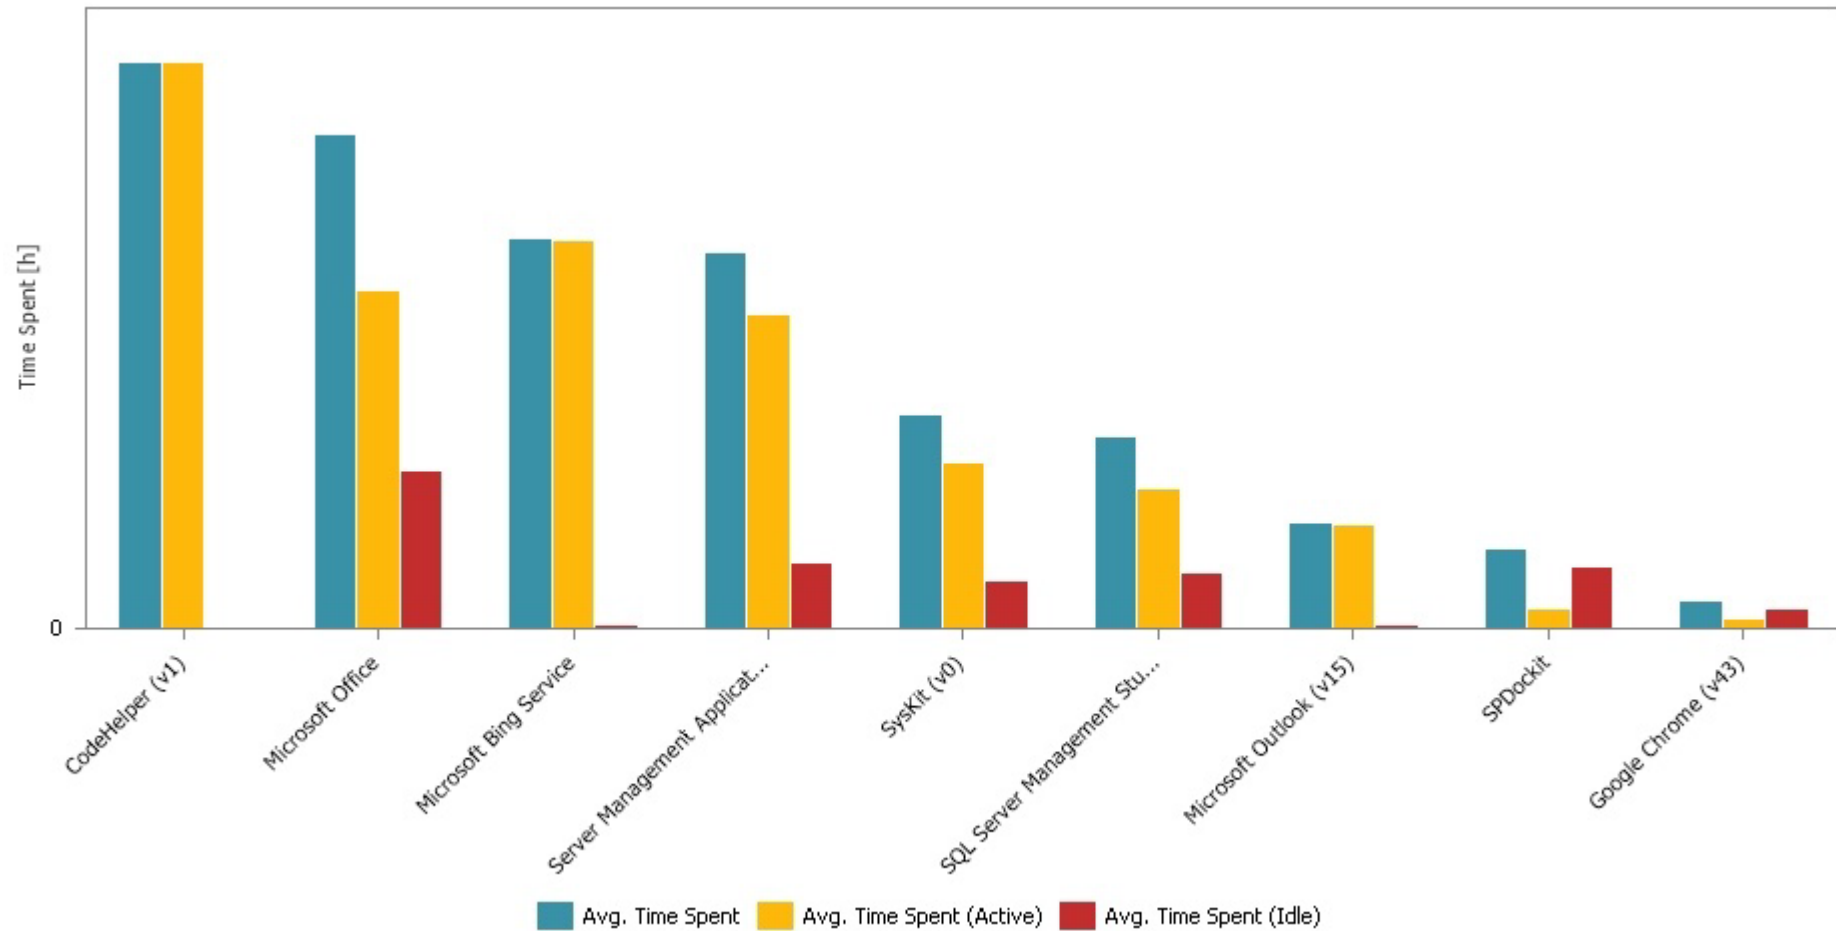

Application Usage Summary

1/1/2016 00:00:00 - 1/31/2016 23:59:59

Applications: CodeHelper (v1), Google Chrome (v43), Microsoft Bing Service, Microsoft Office...

Application Name	Number of instances	Time spent	Avg. Time Spent	Avg. Time Spent (Active)	Avg. Time Spent (Idle)
CodeHelper (v1)	2	18h 00m	09h 00m	09h 00m	00h 00m
Microsoft Office	39	200h 47m	07h 51m	05h 22m	02h 29m
Microsoft Bing Service	72	437h 06m	06h 12m	06h 09m	00h 02m
Server Management Application	39	190h 00m	05h 59m	04h 58m	01h 01m
SysKit (v0)	296	761h 20m	03h 22m	02h 38m	00h 45m
SQL Server Management Studio (v11)	268	516h 57m	03h 03m	02h 12m	00h 51m
Microsoft Outlook (v15)	10	14h 40m	01h 40m	01h 38m	00h 02m
SPDocket	694	399h 29m	01h 15m	00h 17m	00h 58m
Google Chrome (v43)	18	02h 56m	00h 25m	00h 08m	00h 17m
Totals:	AVG=159.78	SUM=2541h 17m	AVG=04h 18m	AVG=03h 36m	AVG=00h 43m