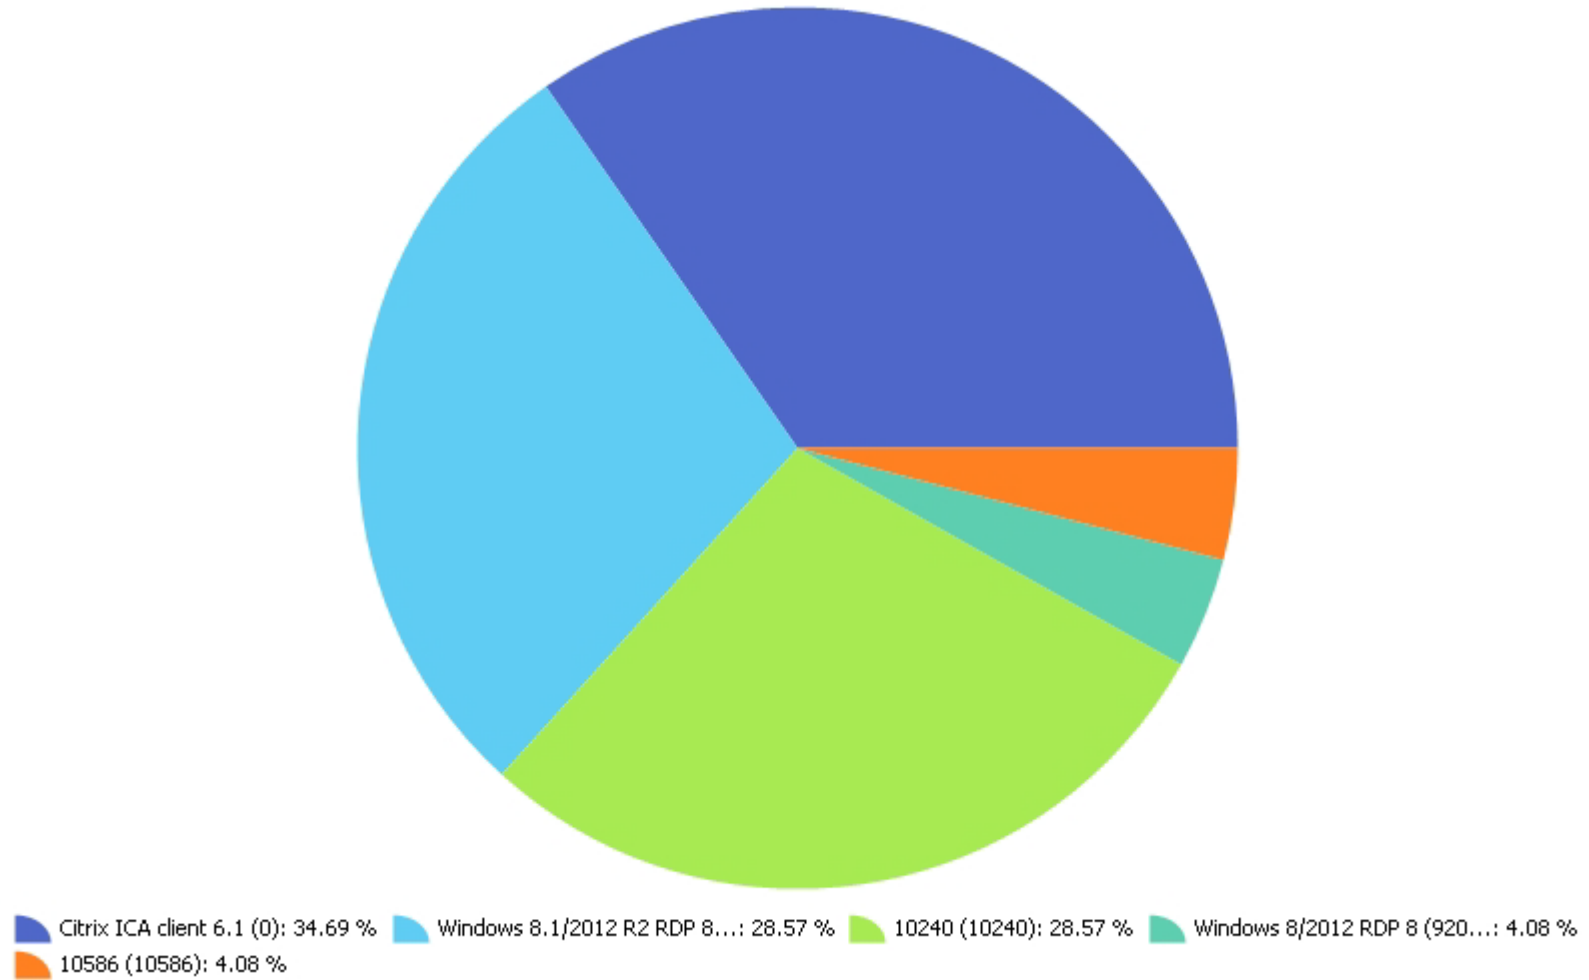

Client Versions

12/1/2015 00:00:00 - 12/31/2015 23:59:59

User
Client Version: Citrix ICA client 6.1 (0) Count=17
Annika Hansen
Christina Hankins
Elizabeth Turner
Evelyn Sowell
Jack O'Neill
Jeannine Tracy
Kenneth Mayers
Lando Calrissian
Lincoln Burrows
Michele Winegar
Oswald Cobblepot
Robert Junior
Roger Lay
Selina Kyle
Shelley Gerard
Tony Ruiz
Virginia Lopez
Client Version: Windows 8/2012 RDP 8 (9200) Count=2
Lincoln Burrows
Lorraine Burks
Client Version: Windows 8.1/2012 R2 RDP 8 Update 1 (9600) Count=14
Annika Hansen
Christina Hankins
Dave Shaff
Elizabeth Turner
Evelyn Sowell
Jack O'Neill
Jeannine Tracy
Lando Calrissian
Lincoln Burrows
Oswald Cobblepot
Selina Kyle
Shelley Gerard
Tony Ruiz
Virginia Lopez
Client Version: 10240 (10240) Count=14
Annika Hansen
Christina Hankins
Elizabeth Turner
Jack O'Neill
Jeannine Tracy
Lando Calrissian

User
Lincoln Burrows
Michele Winegar
Oswald Cobblepot
Robert Junior
Roger Lay
Shelley Gerard
Tony Ruiz
Virginia Moulton
Client Version: 10586 (10586) Count=2
Kenneth Mayers
Michele Winegar